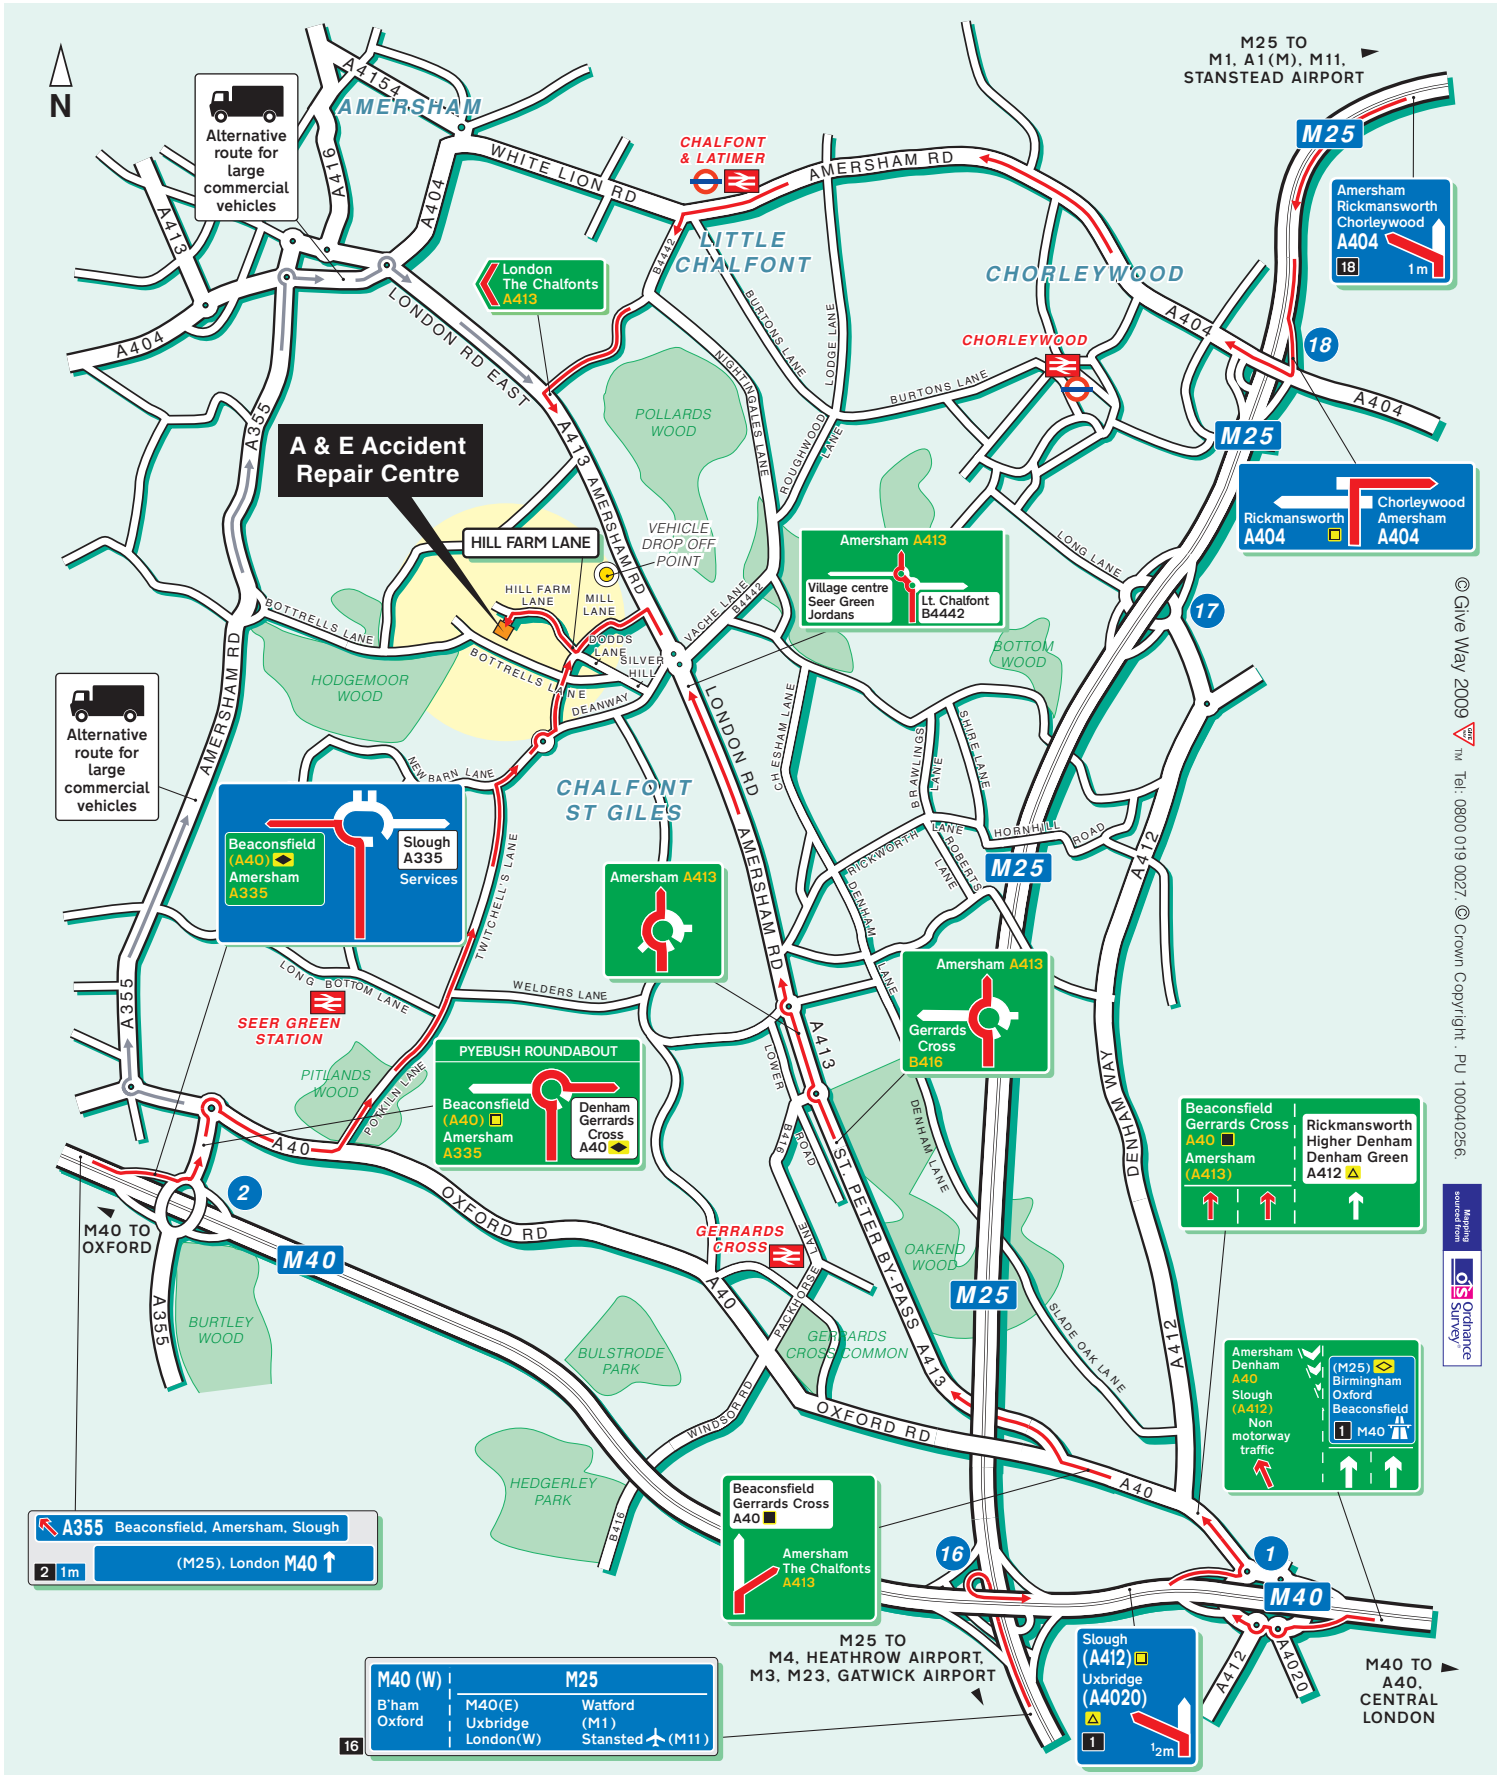

Public Transport

By Underground, Chalfont & Latimer Station
Approximately 10 minutes taxi journey.
For taxis contact Chalfont Taxis on 01494 875 522.

By Rail, Gerrards Cross Station
Approximately 10 minutes taxi journey.
For information on train operators and times phone
National Rail Enquiries on 0845 7484950.
For taxis contact Chalfont Taxis on 01494 875 522.

By Air, Heathrow Airport
Approximately 20 minutes drive from the airport.

A355 Beaconsfield, Amersham, Slough
2 1m (M25), London M40 ↑

M40 (W)	M25
B'ham	Watford
Oxford	M40(E) Uxbridge (M1)
	London(W) Stansted (M11)

Slough (A412) Uxbridge (A4020)
1 1/2m

M40 TO A40, CENTRAL LONDON